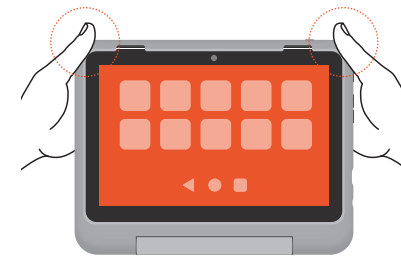

### NAVIGATION

**SWIPE UP**  
to unlock.

**SWIPE DOWN**  
for settings.

◀ Go back

● Return home

■ Switch between apps

## REMOVE THE CASE IF NEEDED